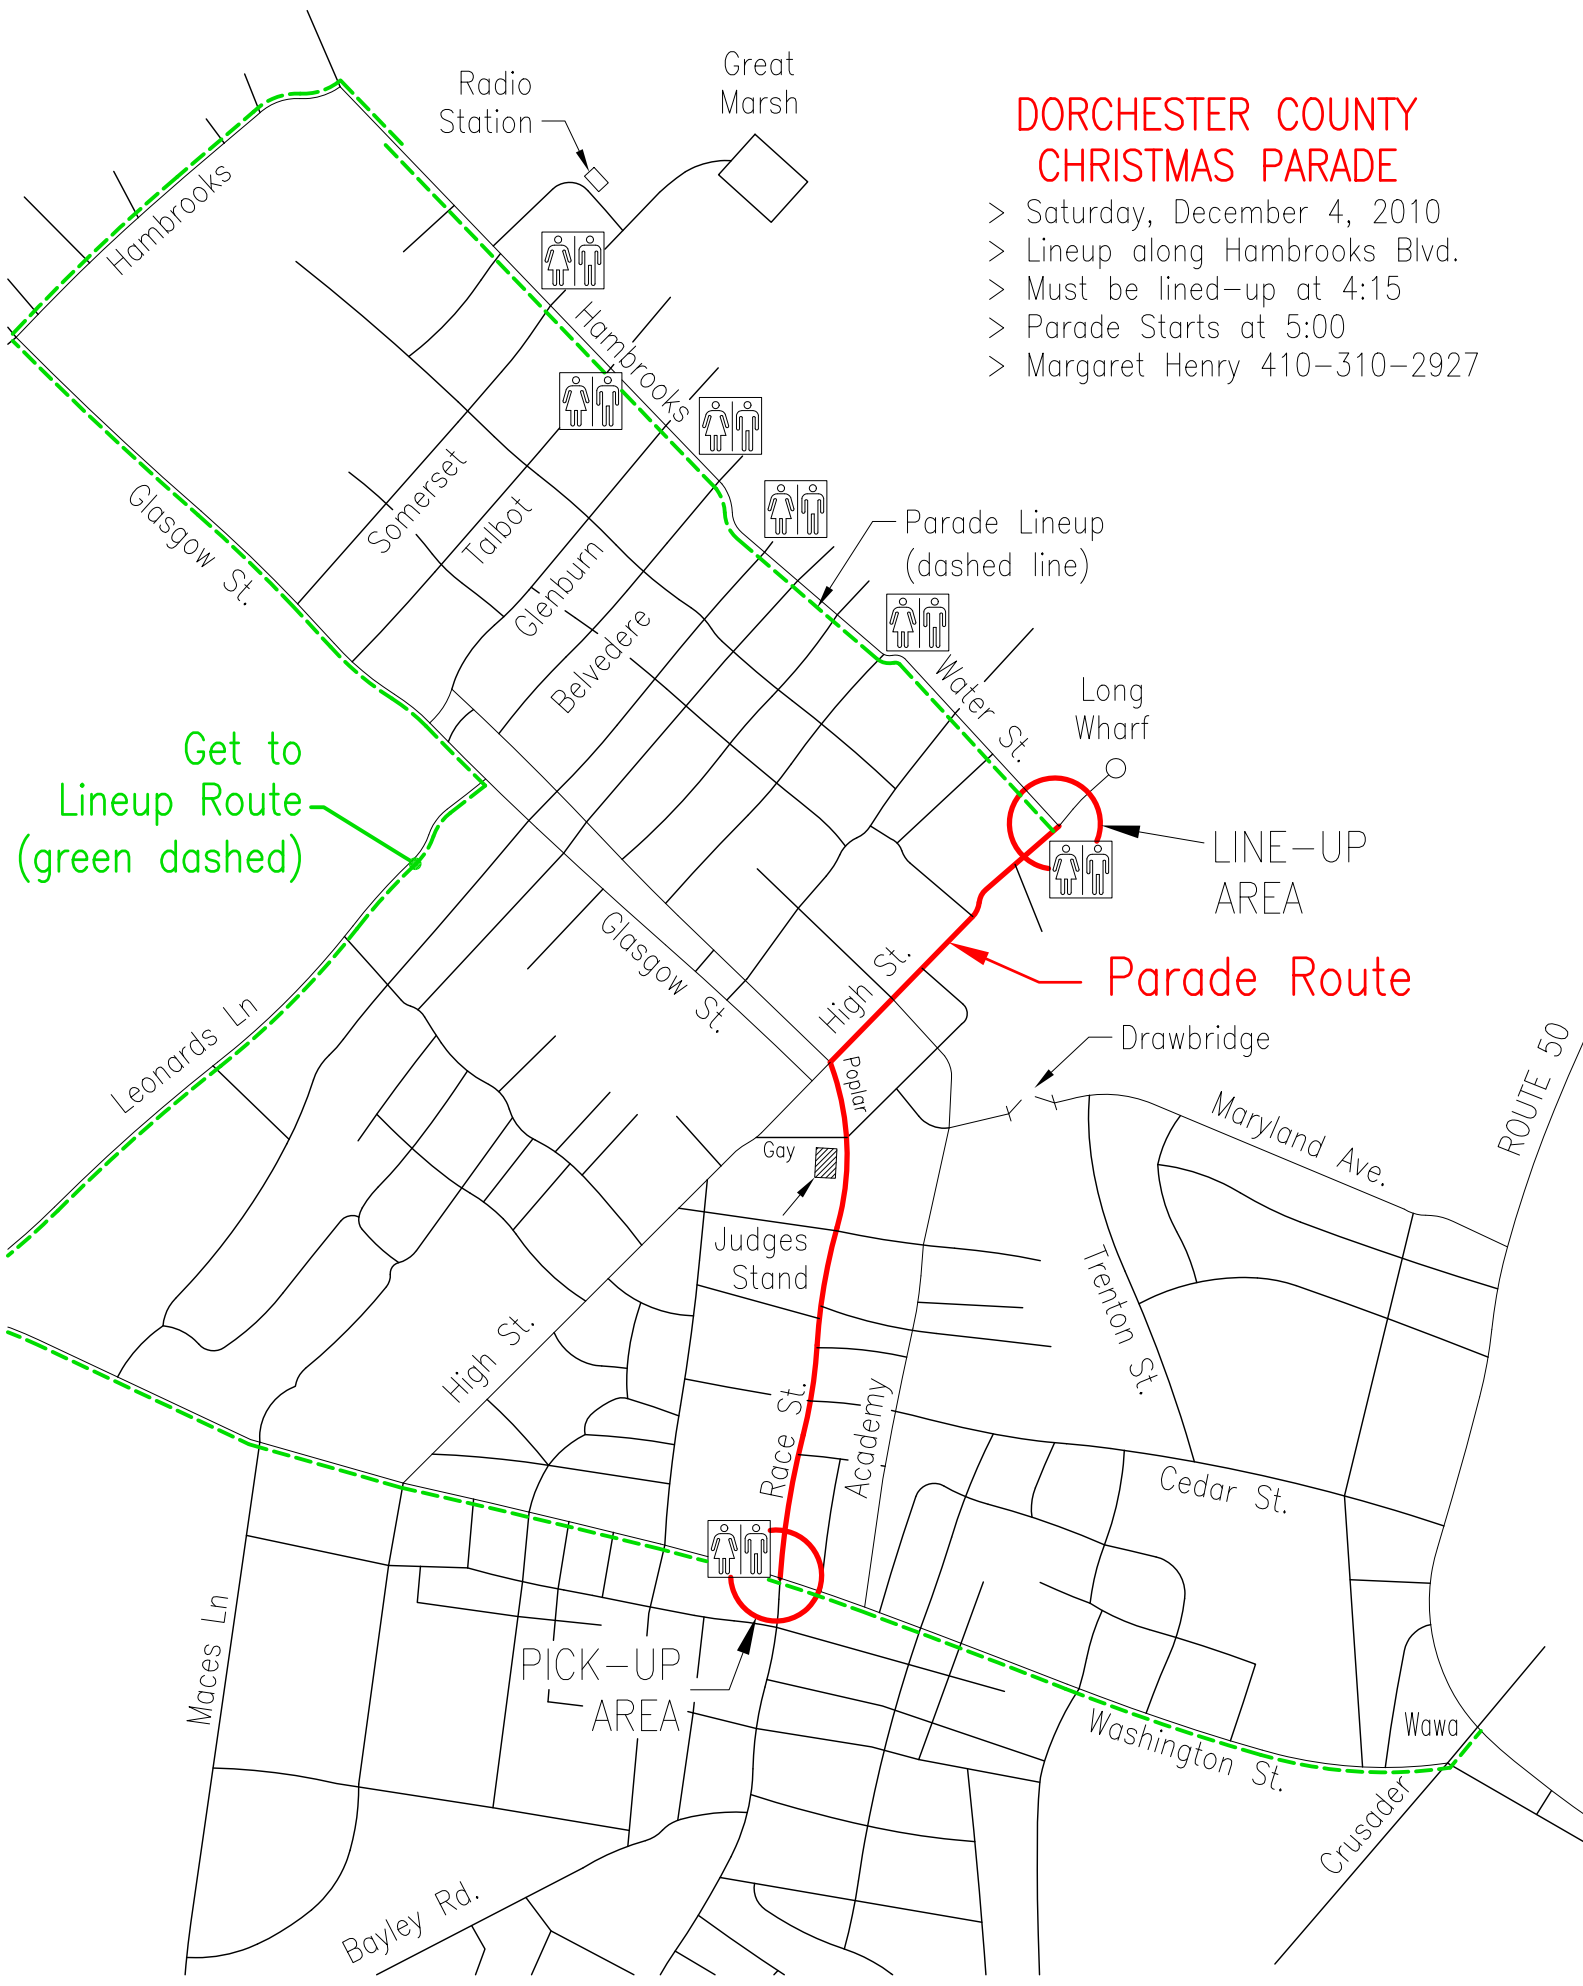

# DORCHESTER COUNTY CHRISTMAS PARADE

- > Saturday, December 4, 2010
- > Lineup along Hambrooks Blvd.
- > Must be lined-up at 4:15
- > Parade Starts at 5:00
- > Margaret Henry 410-310-2927

Get to  
Lineup Route  
(green dashed)

Parade Route

LINE-UP  
AREA

PICK-UP  
AREA